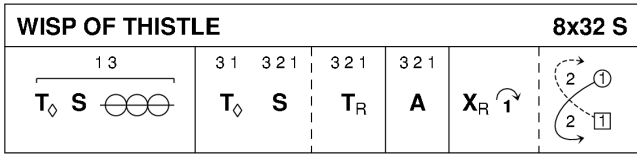

**Tuesday 1 August**  
Anniversary Dance with St. Andrews

**Keith Rose's Crib Diagrams**

Roy Goldring, 1980, RSCDS 5/1982

3C/4C longwise set.

Rutherford, 1755, RSCDS Book 18.1

3C/4C longwise set.

Roy Goldring, 1980, RSCDS Childrens Book .6

3C/4C longwise set.

John Drewry, 1991, RSCDS Book 42.2

2C/4C longwise set.

Pat Kent, RSCDS Book 37.4 & Spark O' Water

3C/4C longwise set.

Roy Goldring, 1998, RSCDS Book 40.6

3C/4C longwise set.

Ron Wallace, San Andreas Collection, RSCDS Graded Book 3.8