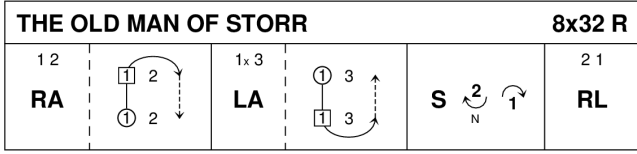

**Tuesday 1 August**  
Anniversary Dance with St. Andrews

**Keith Rose's Crib Diagrams**

Roy Goldring, 1980, RSCDS 5/1982

3C/4C longwise set.

Rutherford, 1755, RSCDS Book 18.1

3C/4C longwise set.

Roy Goldring, 1980, RSCDS Childrens Book .6