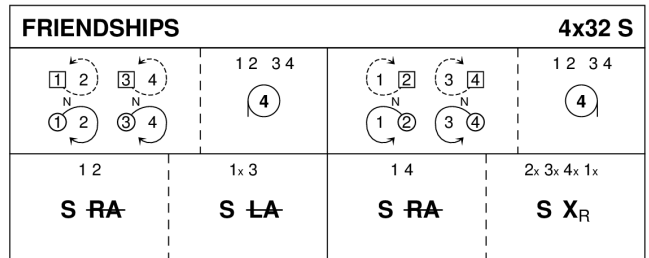

**Tuesday 1 August**  
Anniversary Dance with St. Andrews

**Keith Rose's Crib Diagrams**

Roy Goldring, 1980, RSCDS 5/1982

3C/4C longwise set.

Rutherford, 1755, RSCDS Book 18.1

3C/4C longwise set.

Roy Goldring, 1980, RSCDS Childrens Book .6

3C/4C longwise set.

John Drewry, 1991, RSCDS Book 42.2

2C/4C longwise set.

Pat Kent, RSCDS Book 37.4 & Spark O' Water

3C/4C longwise set.

Roy Goldring, 1998, RSCDS Book 40.6

3C/4C longwise set.

Ron Wallace, San Andreas Collection, RSCDS Graded Book 3.8

3C/4C longwise set.

Jennie Miller, RSCDS Graded Book 3.3

4C/4C longwise set.

Tom Toriyama, RSCDS Book 42.4

4C/4C longwise set.

Dale's Collection, 1799, RSCDS Book 14.7

3C/4C longwise set.