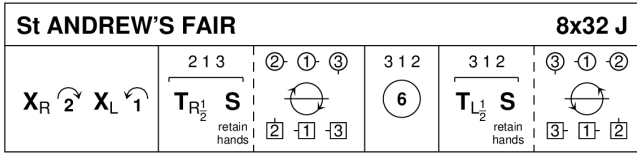

**Tuesday 1 August**  
Anniversary Dance with St. Andrews

**Keith Rose's Crib Diagrams**

Roy Goldring, 1980, RSCDS 5/1982

3C/4C longwise set.

Rutherford, 1755, RSCDS Book 18.1

3C/4C longwise set.

Roy Goldring, 1980, RSCDS Childrens Book .6

3C/4C longwise set.

John Drewry, 1991, RSCDS Book 42.2

2C/4C longwise set.

Pat Kent, RSCDS Book 37.4 & Spark O' Water

3C/4C longwise set.

Roy Goldring, 1998, RSCDS Book 40.6

3C/4C longwise set.

Ron Wallace, San Andreas Collection, RSCDS Graded Book 3.8