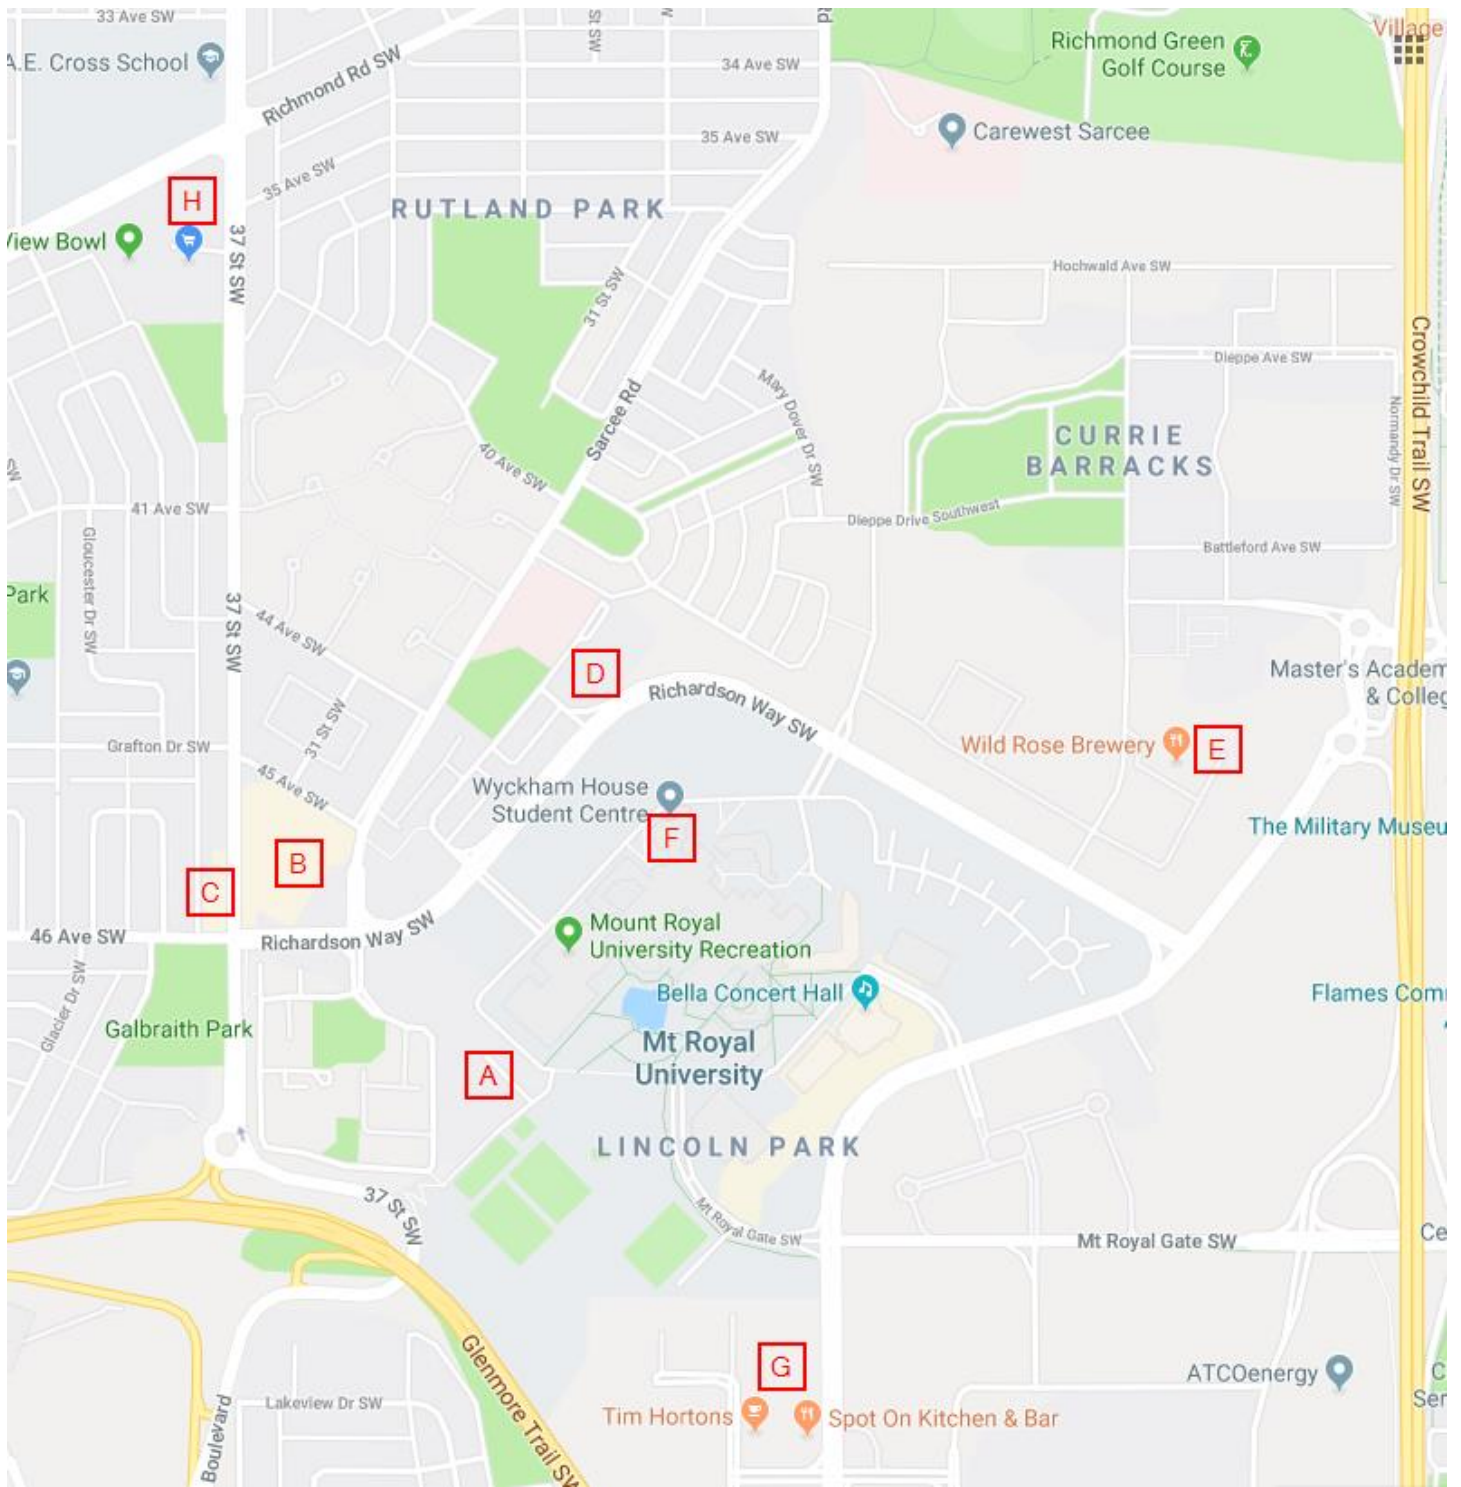

Mt. Royal University and surrounding area. On the second page you will find information about Bethany Church parking for non-residents, as well as shopping and dining areas nearby