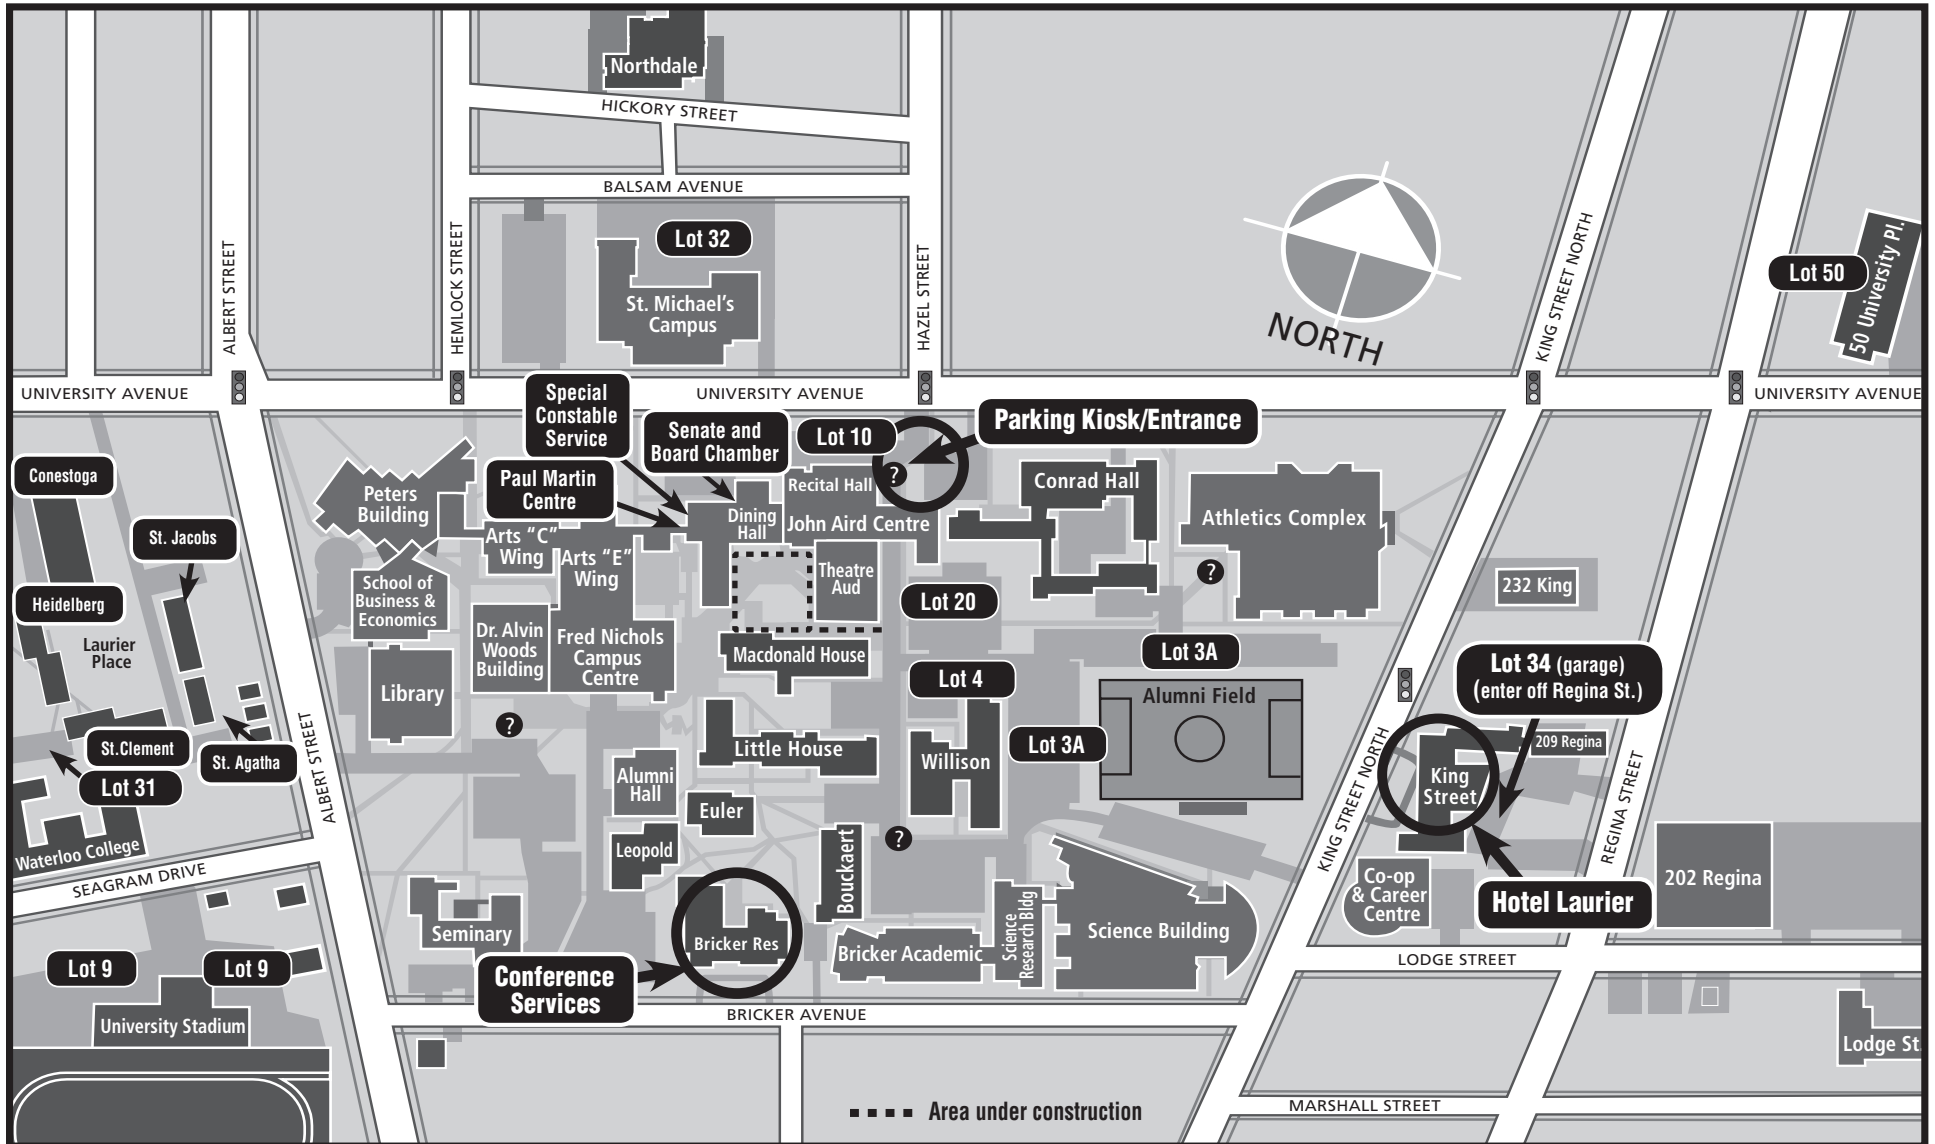

WILFRID LAURIER UNIVERSITY CAMPUS MAP

www.wlu.ca/parking | 519.884.0710, Ext. 3032

Weekday parking is available in white lots: 3A, 9, 31, 32, 34 (garage), and 50.

Weekend parking is available in all lots, except meters and Pay and Display lots 4, 10 and 20.

Failure to park in designated lots will result in a ticket and/or tow.